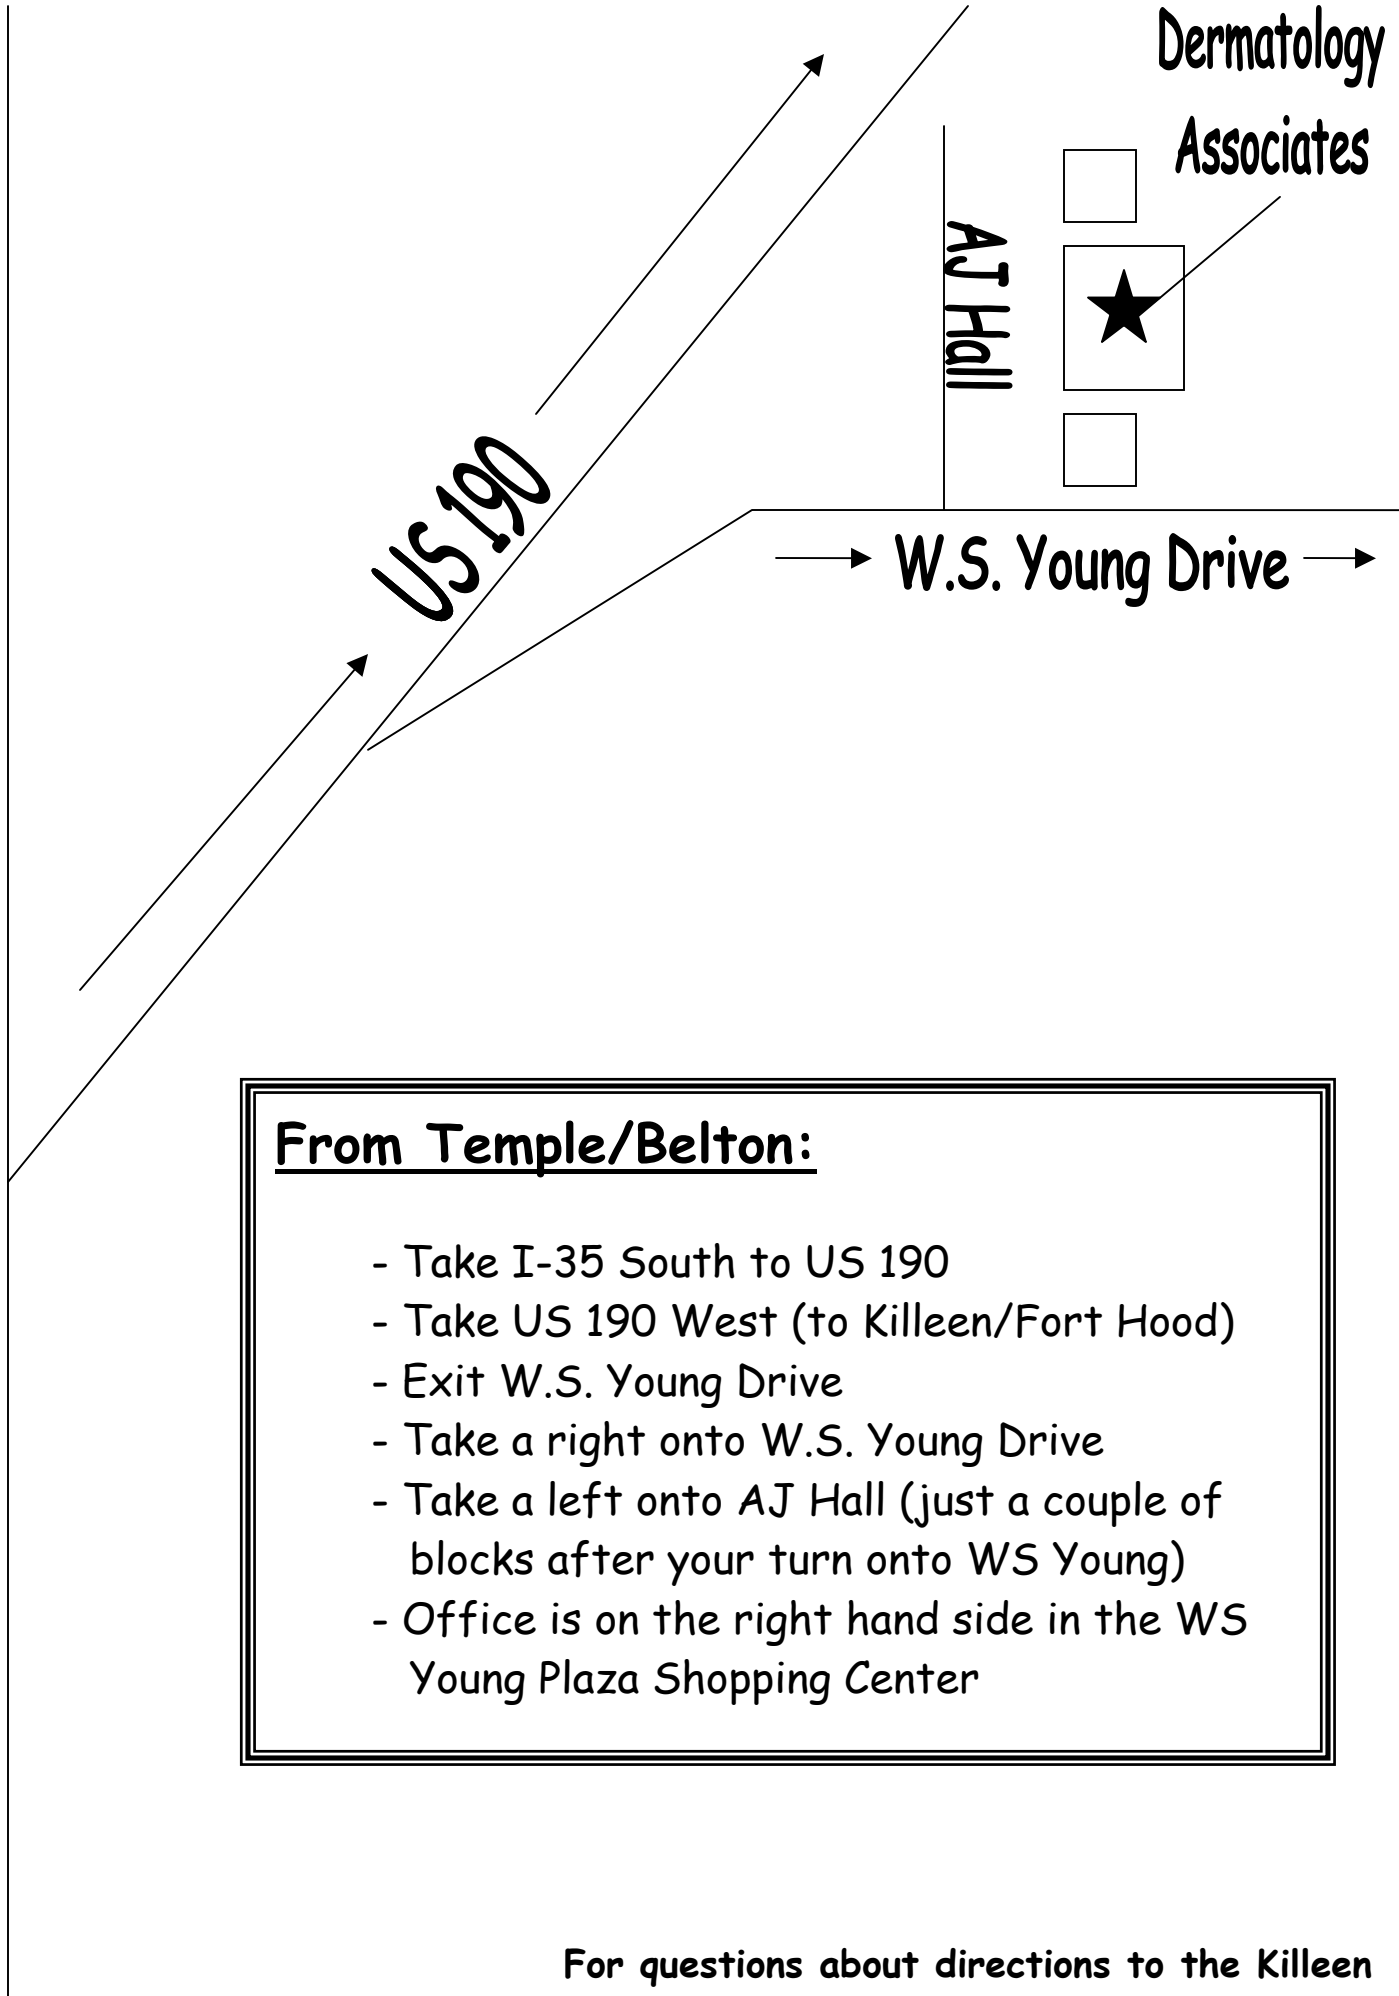

I-35 South

From Temple/Belton:

- Take I-35 South to US 190
- Take US 190 West (to Killeen/Fort Hood)
- Exit W.S. Young Drive
- Take a right onto W.S. Young Drive
- Take a left onto AJ Hall (just a couple of blocks after your turn onto WS Young)
- Office is on the right hand side in the WS Young Plaza Shopping Center